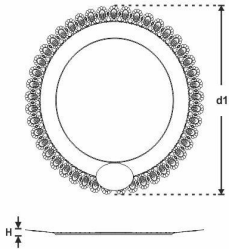

Alcas

1963

**YOUR PARTNER  
IN SWEET  
CREATIONS.**

**Alcas s.p.a.**  
Headquarters  
Via Livorno, 21/23  
Firenze (FI)  
Italy  
Tel. +39 055 732591  
VAT IT00786080481

PRODUCT

Item Code: 100002420 EAN Code: 8011248003175  
Item Description: ROUND TRAY O.T. LACEY Ø42 - 286 G  
Material: PS (Polystyrene) Technology: Injection molding  
Color: White

SPECIFICATIONS

L - Length (mm): Net Weight (g): 286,04  
B - Width (mm): Capacity (cm<sup>3</sup>):  
H - Height (mm): 7,00  
d1 - Internal Diameter (mm): 420,00  
d2 - External Diameter (mm): 365,00

Note:

Technical data may vary without notice and are not binding. Weights, measures and thickness may vary by +/- 5%

PACKAGING

L - Length (cm): 44,00  
W - Width (cm): 44,00  
H - Height (cm): 15,50  
Gross Weight (Kg): 10,69  
Volume (L): 30,00

Box Code: SC643  
Quantity pieces per pack:  
Pack Quantity:  
Quantity pieces per box:

Quantity boxes per pallet: 35  
Total Weight<sup>1</sup> (Kg): 374,15

<sup>1</sup> The Total Weight does not include the pallet.