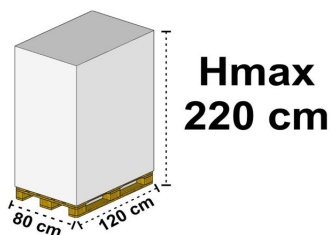

SPECIFICATIONS

L - Length (mm): Net Weight (g): 286,04  
B - Width (mm): Capacity (cm<sup>3</sup>):  
H - Height (mm): 7,00  
d1 - Internal Diameter (mm): 420,00  
d2 - External Diameter (mm): 365,00

Note:

Technical data may vary without notice and are not binding. Weights, measures and thickness may vary by +/- 5%

PACKAGING

L - Length (cm): 44,00  
W - Width (cm): 44,00  
H - Height (cm): 15,50  
Gross Weight (Kg): 10,69  
Volume (L): 30,00

Box Code: SC643  
Quantity pieces per pack:  
Pack Quantity:  
Quantity pieces per box:

Quantity boxes per pallet: 35  
Total Weight<sup>1</sup> (Kg): 374,15

<sup>1</sup> The Total Weight does not include the pallet.